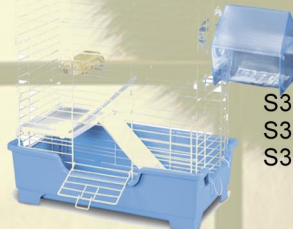

S32-60019 MY 1ST HAM HOME 1STORY 6PK 045125600193
 S32-60029 MY 1ST HAM HOME 2STORY 4PK 045125600292
 S32-60039 MY 1ST HAM HOME 3STORY 4PK 045125600391

S32-60121 HAMSTER 2 STORY START KIT 045125601213
 S32-60124 G-PIG 30INCH STARTER KIT 045125601244
 S32-60126 RABBIT 30INCH STARTER KIT 045125601268
 S32-60128 FERRET 30INCH STARTER KIT 045125601282

S32-60216 DELUXE MY FIRST HOME RATS 045125602166
 S32-60227 DELUXE MY 1ST HOME LARGE 045125602272
 S32-60288 STARTER 2 LEVEL RABBITRAIL 045125602883
 S32-60294 FERRET KINGDOM 32X32X56 045125602944

S32-60219 MY FIRST HOME MEDIUM 3PK 045125602197
 S32-60229 MY FIRST HOME LARGE 3PACK 045125602296
 S32-60239 MY FIRST HOME X-LGE 3PACK 045125602399