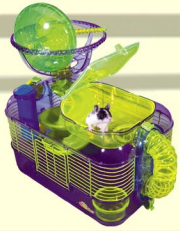

Critter Trail one, two, and three

S32-60515 CRITTER TRAIL ONE 045125605150
 S32-60525 CRITTER TRAIL TWO 045125605259
 S32-60530 CRITTER TRAIL THREE 045125605303

S32-60518 CRITTER TRAIL -X- 045125605181
 S32-96518 CRITTER TRAIL -X-PROMO 6PK 045125605181

S32-60019 MY 1ST HAM HOME 1STORY 6PK 045125600193
 S32-60029 MY 1ST HAM HOME 2STORY 4PK 045125600292
 S32-60039 MY 1ST HAM HOME 3STORY 4PK 045125600391

S32-60121 HAMSTER 2 STORY START KIT 045125601213
 S32-60124 G-PIG 30INCH STARTER KIT 045125601244
 S32-60126 RABBIT 30INCH STARTER KIT 045125601268
 S32-60128 FERRET 30INCH STARTER KIT 045125601282