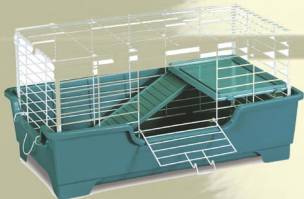

S32-60216 DELUXE MY FIRST HOME RATS 045125602166
 S32-60227 DELUXE MY 1ST HOME LARGE 045125602272
 S32-60288 STARTER 2 LEVEL RABBITRAIL 045125602883
 S32-60294 FERRET KINGDOM 32X32X56 045125602944

S32-60219 MY FIRST HOME MEDIUM 3PK 045125602197
 S32-60229 MY FIRST HOME LARGE 3PACK 045125602296
 S32-60239 MY FIRST HOME X-LGE 3PACK 045125602399