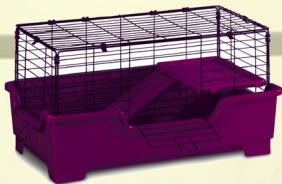

S32-60019 MY 1ST HAM HOME 1STORY 6PK 045125600193
 S32-60029 MY 1ST HAM HOME 2STORY 4PK 045125600292
 S32-60039 MY 1ST HAM HOME 3STORY 4PK 045125600391

S32-60121 HAMSTER 2 STORY START KIT 045125601213
 S32-60124 G-PIG 30INCH STARTER KIT 045125601244
 S32-60126 RABBIT 30INCH STARTER KIT 045125601268
 S32-60128 FERRET 30INCH STARTER KIT 045125601282

S32-60216 DELUXE MY FIRST HOME RATS 045125602166
 S32-60227 DELUXE MY 1ST HOME LARGE 045125602272
 S32-60288 STARTER 2 LEVEL RABBITRAIL 045125602883
 S32-60294 FERRET KINGDOM 32X32X56 045125602944

S32-60219 MY FIRST HOME MEDIUM 3PK 045125602197
 S32-60229 MY FIRST HOME LARGE 3PACK 045125602296
 S32-60239 MY FIRST HOME X-LGE 3PACK 045125602399